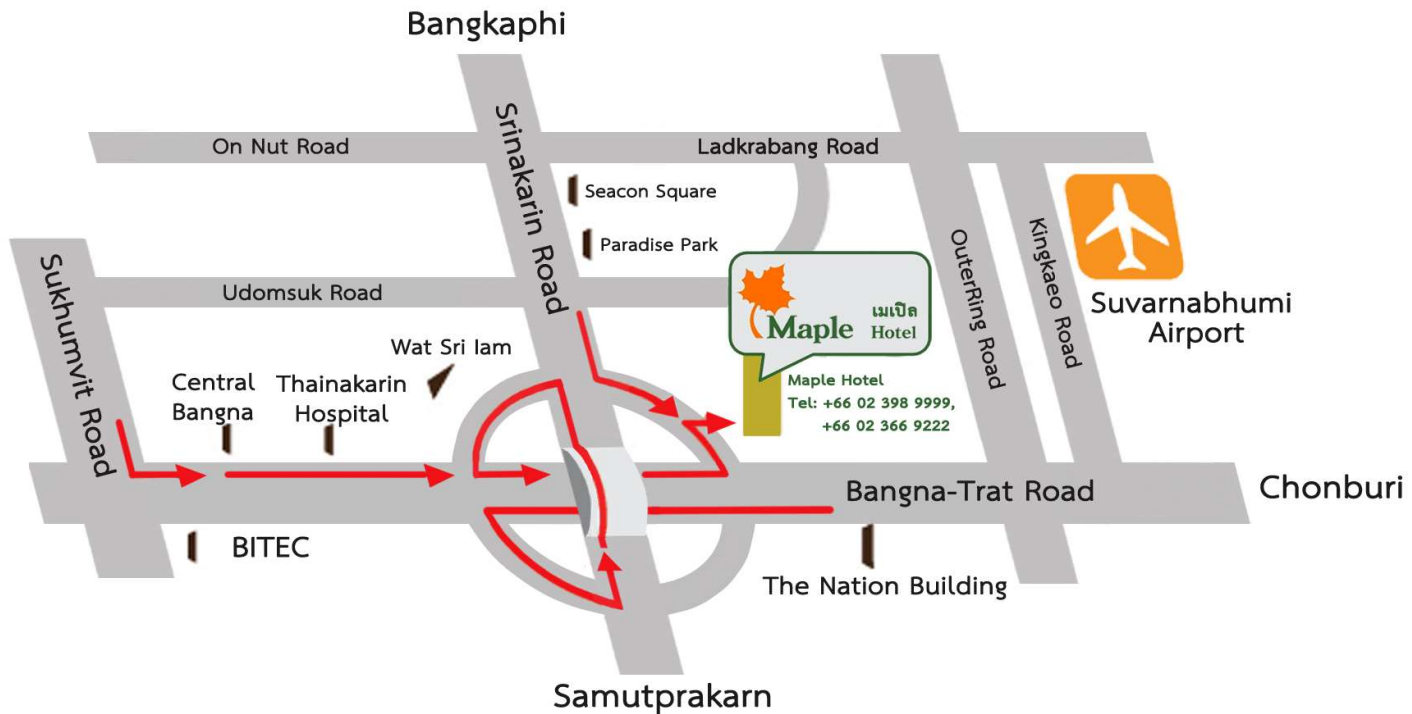

(Revised Map)

THAI RUBBER LATEX GROUP PUBLIC COMPANY LIMITED

NO. 99/1-3 VILLAGE NO.13, BANG NA-TRAT KORMOR. NO.7 ROAD, BANG KAEO SUB-DISTRICT,
BANG PHLI DISTRICT, SAMUT PRAKAN PROVINCE 10540, THAILAND

TEL : +66 2033 2310-39 FAX : +66 2033 2337-39

MAP OF MAPLE HOTEL